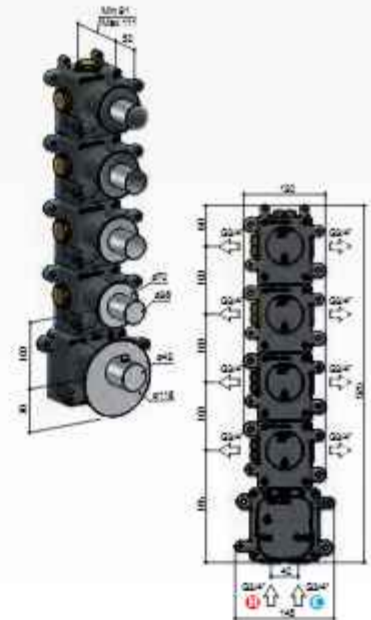

Archie ARHR4

High Flow thermostaat met 4 stopkranen

MHF004 (inbouwbox) +
ARHF014IX (afbouwdeel)
€ 2.055,-

High Flow inbouwbox
MHF004 € 1.130,-

Afbouwdeel
ARHF014IX € 925,-

Archie ARHR5

High Flow thermostaat met 5 stopkranen

MHF005 (inbouwbox) +
ARHF015IX (afbouwdeel)
€ 2.400,-

High Flow inbouwbox
MHF005 € 1.325,-

Afbouwdeel
ARHF015IX € 1.075,-

Doorstroomtabel op pagina 309

Alle High Flow thermostaatkranen zijn alleen verticaal te monteren.