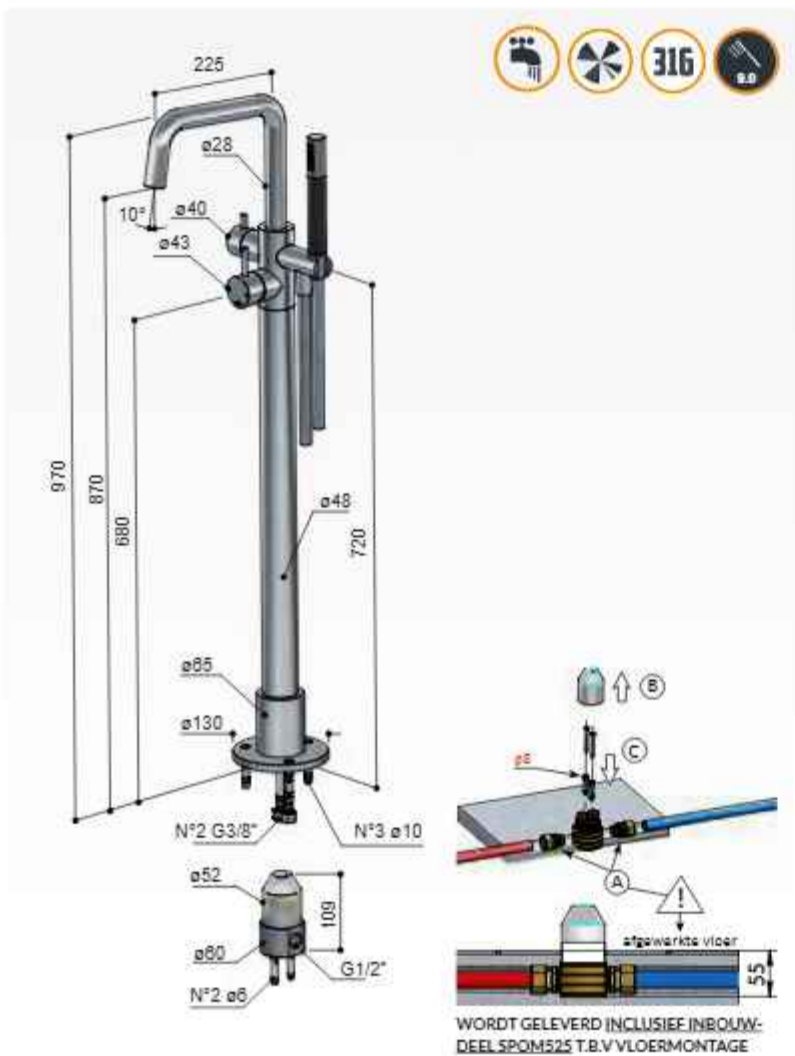

SPOM525 (inbouwdeel) + AR087.. (afbouwdeel)

€ 2.400,-

€ 3.500,-