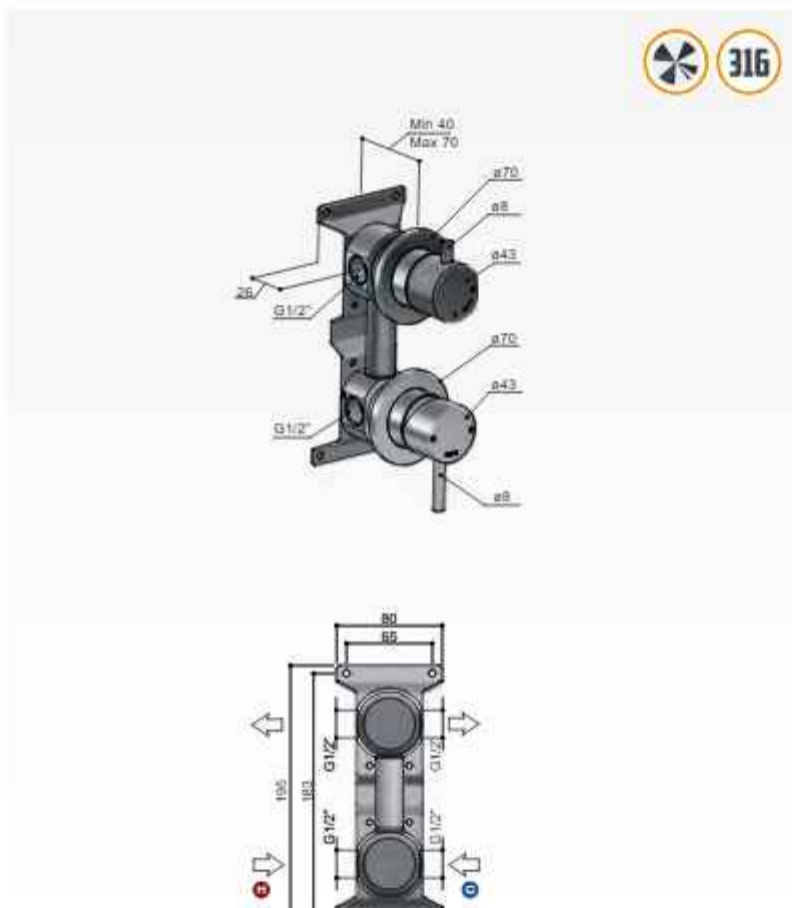

Archie AR029

Inbouw mengkraan met 2-weg omstel

Concealed mixer, with 2-ways diverter
Mitigeur encastré, avec inverseur à 2-voies
UP-Einhand-Batterie, mit 2-Wege-Umsteller

DC
€ 860,-

BBP BCP BGP
€ 1.200,-

Archie AR031

Inbouw douchemengkraan

Concealed shower mixer
Mitigeur de douche à encastrer
UP-Einhand-Brausebatterie

DC
€ 420,-

BBP BCP BGP
€ 630,-