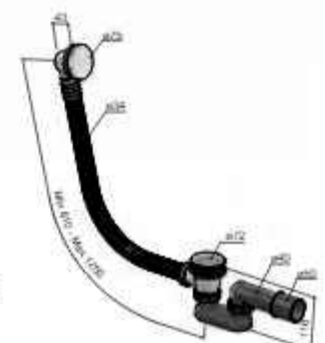

Bedoverflow suggestie:
AR132.. (zie pagina 97)