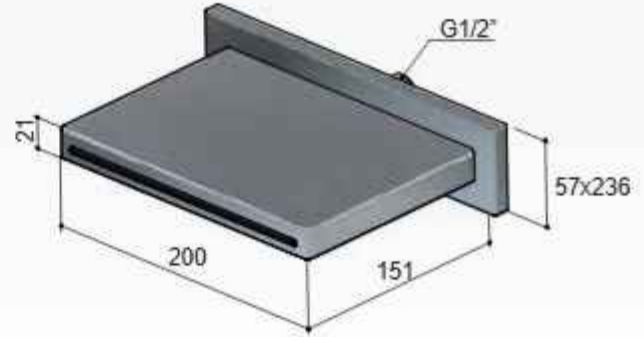

CR

€ 745,-

CN

€ 875,-

BSP BCP BGP

€ 1.095,-

M160

Cascade wand