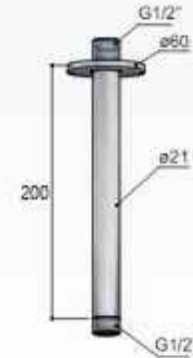

Archie AR452

Plafondbuis rond 20 cm

316

Ceilingsupport
Bres de douche
Brausearm