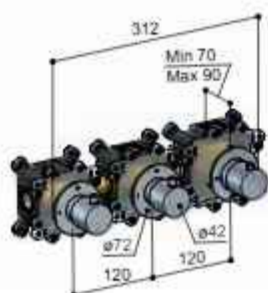

Archie IBS33

Complete thermostatische douche InBouwSet Archie met 2 stopkranen

Thermostatic shower set complete with 2 stop valves

Set de douche à encastrer thermostatique complet avec 2 robinets d'arrêt. Thermostat set komplett mit 2 UP-Ventilen

Archie

CAT. 1

BBP BCP BGP
CAT. 2

Standaardset IBS33IX

Bestaande uit:	
HBCB7067:	Inbouwbox met 2 stopkranen € 699
AR7067EXTIX:	Afbouwdeel € 785
AR515IX:	Wandsteun € 230
AR015IX:	Doucheslang € 85
AR352IX:	Handdouche € 110
AR450IX:	Wandarm € 235
AR100IX:	Hoofddouche € 330

Totaalprijs IBS33 CAT. 1 € 2.434
Totaalprijs IBS33 CAT. 2 € 3.488

Inbouwthermostaat zowel horizontaal als verticaal te plaatsen!

Optiemogelijkheden IBS33IX..

Optie zonder meerprijs in CAT. 1

- 2 Plafondbuis 20 cm (AR452)
- 3 Plafondbuis 30 cm (AR453)

Optie zonder meerprijs in CAT. 2

- 2 Plafondbuis 20 cm (AR452)
- 3 Plafondbuis 30 cm (AR453)

Meerprijzen in CAT. 1

- 1 Handdouche rond (AR353) € 195
- 4 30 cm hoofddouche (AR106) € 320
- 5 20 cm hoofddouche (AR198) (dikte 8 mm) € 55
- 6 30 cm hoofddouche (AR199) (dikte 8 mm) € 435

Meerprijzen in CAT. 2

- 1 Handdouche rond (AR353) € 234
- 4 30 cm hoofddouche (AR106) € 460
- 5 20 cm hoofddouche (AR198) (dikte 8 mm) € 30
- 6 30 cm hoofddouche (AR199) (dikte 8 mm) € 520