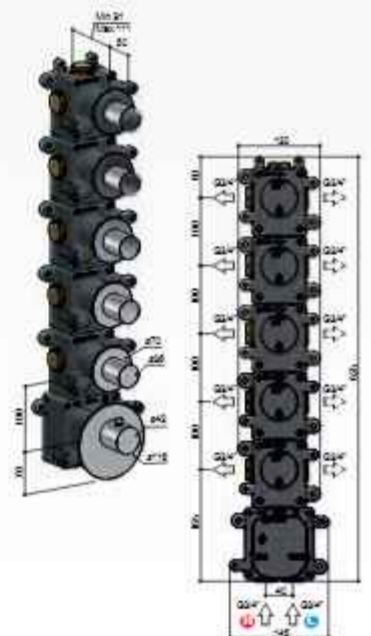

Doorstroomtabel op pagina 309

Alle High Flow thermostaatkranen zijn alleen verticaal te monteren.