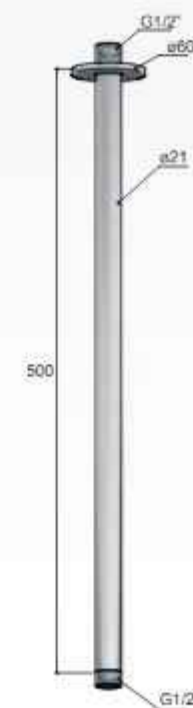

Archie AR454

Plafondbuis rond 50 cm

316

Ceilingsupport
Bres de douche
Brausearm