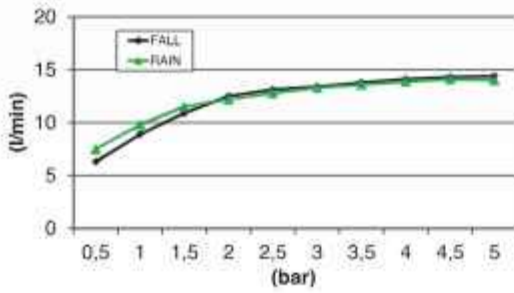

CR

€ 745,-

CN

€ 875,-

BSP BCP BGP

€ 1.095,-

M160

Cascade wand