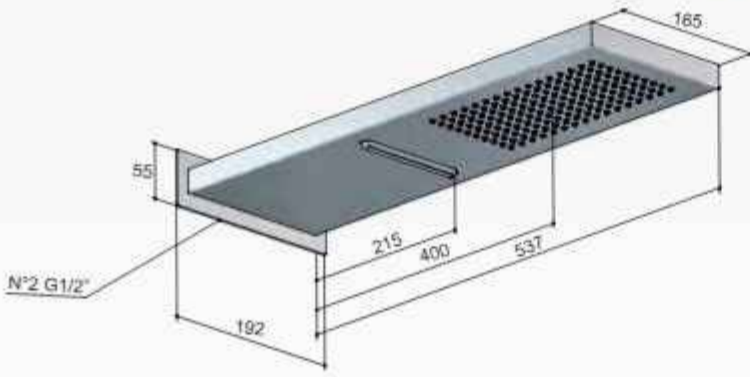

M193

165 x 537 mm

2 aansluitingen 1/2"