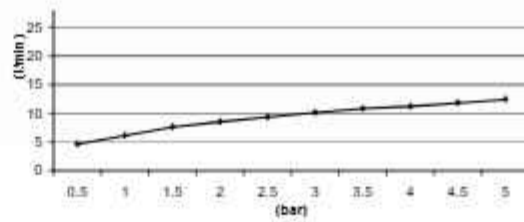

Opbouw t.b.v.
plafondbuis of wandarm