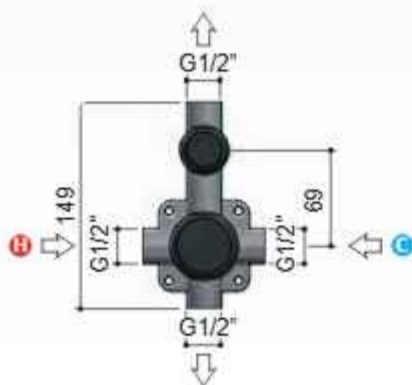

Archie AR032

Inbouw douchemengkraan met 2-weg omstel incl. inbouw- en afbouwdeel

Concealed shower mixer
Mitigeur de douche à encastrer
UP-Einhand-Brausebatterie

AR032

€ 525,-

Archie