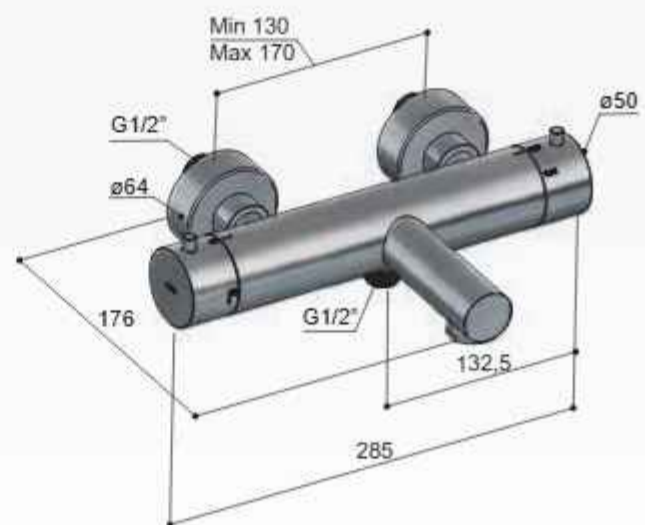

Bedoverflow suggestie:
AR132.. (zie pagina 97)