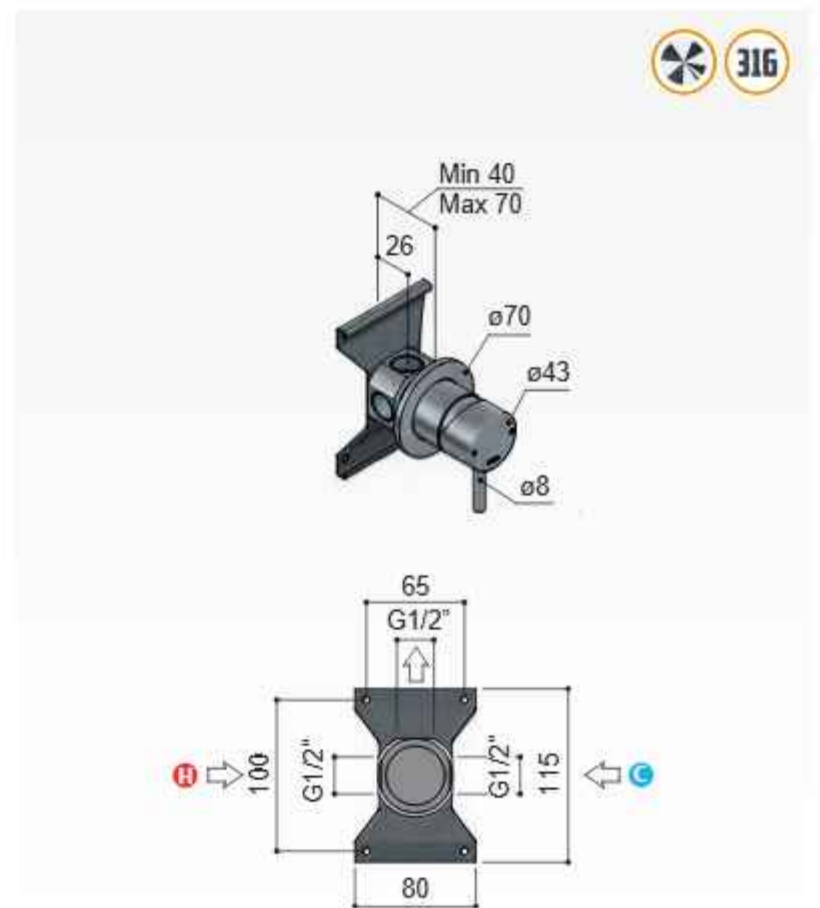

Archie AR029

Inbouw mengkraan met 2-weg omstel

Concealed mixer, with 2-ways diverter
Mitigeur encastré, avec inverseur à 2-voies
UP-Einhand-Batterie, mit 2-Wege-Umsteller

DC
€ 860,-

BBP BCP BGP
€ 1.200,-

Archie AR031

Inbouw douchemengkraan

Concealed shower mixer
Mitigeur de douche à encastrer
UP-Einhand-Brausebatterie

DC
€ 420,-

BBP BCP BGP
€ 630,-