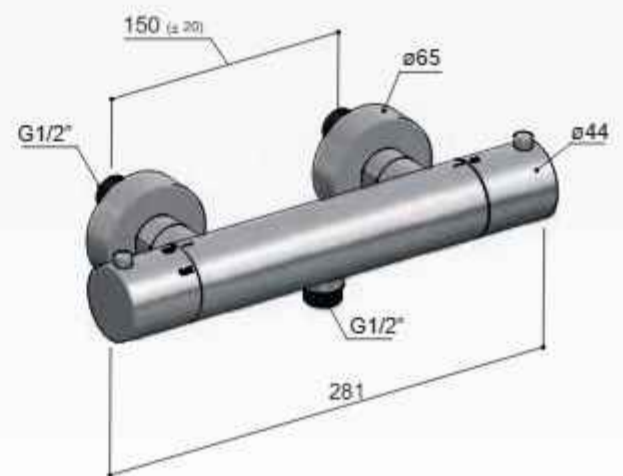

Archie AR088

Thermostatische douchemengkraan met 1/2" doucheslang onderaansluiting

Wall-mounted thermostatic mixer for shower, without shower kit

Miègeur thermostatique de douche mural, sans kit de douche

AP-Thermostat-Brausebatterie, ohne Handbrause und Duplex-Halterung

AR088..

€ 920,-

€ 1.150,-