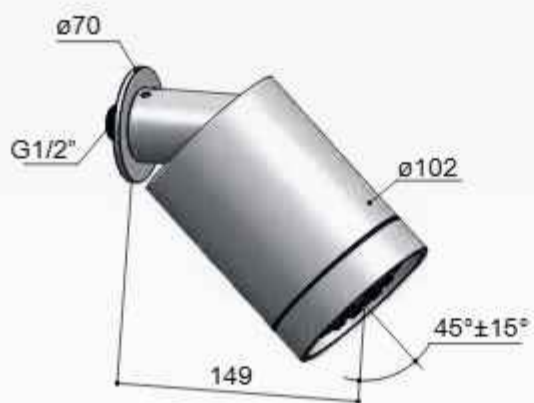

Archie AR470

Beam 3 standen hoofddouche met muurbevestiging

Triple jet wall mounted Beam
Faisceau mural triple jet
Dreistrahliger Wandstrahler Beam

AR470...

DC
€ 750,-

BBP BCP BGP
€ 1.050,-

316

Archie AR472

Beam velvet hoofddouche met plafondbevestiging

Velvet jet wall mounted Beam
Poutre murale Velvet jet
Velvet Jet Wandstrahler Beam

AR472...

DC
€ 600,-

BBP BCP BGP
€ 850,-

316