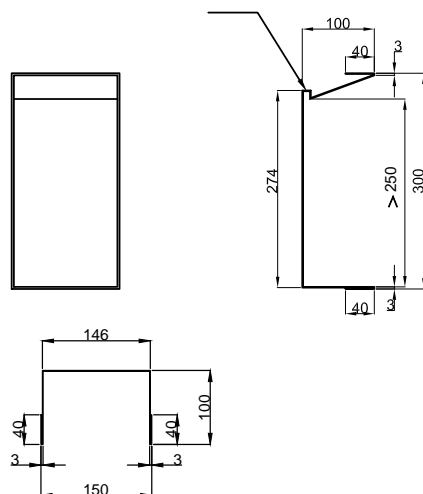

BOX030FL

IX	WH	BBP	BCP	BGP	MBP	TB
€ 285,-		€ 315,-				€ 330,-

De aansluiting van de LED-verlichting bevindt zich in de linkerbovenhoek.