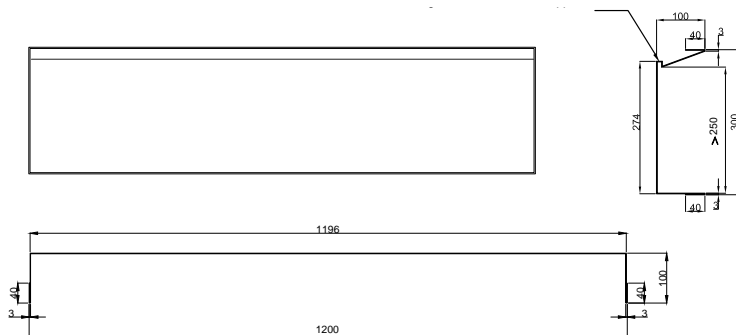

BOX120FL

€ 510,-

€ 530,-

€ 580,-

De aansluiting van de LED-verlichting bevindt zich in de linkerbovenhoek.