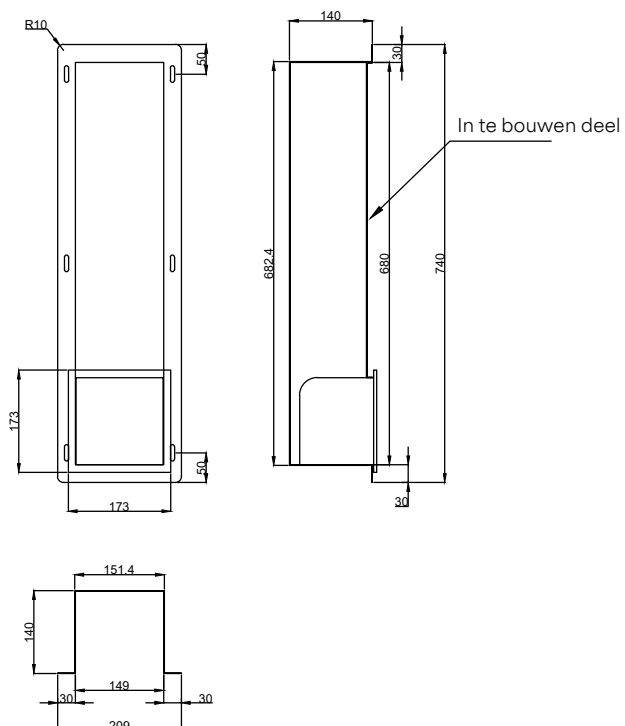

STO16

Inbouw reserverolhouder voor 6 rollen 16x60x14cm
Built-in spare roll holder for 6 rolls 16x60x14cm
Porte-rouleau de rechange intégré pour 6 rouleaux 16x60x14cm
Integrierter Ersatzrollenhalter für 6 Rollen 16x60x14cm

STO16

€ 450,-

€ 520,-

€ 570,-