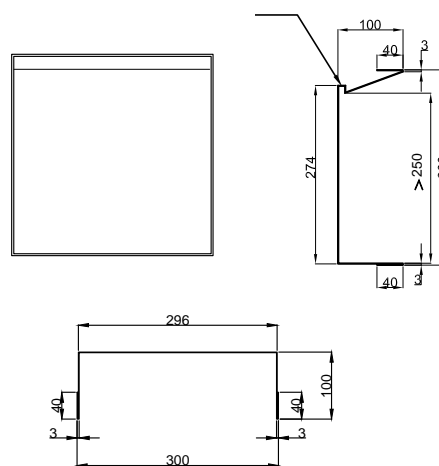

BOX060FL

Inbouwbox 30x60x10cm zonder frame with LED IP44  
 Built-in box 30x60x10cm frameless with LED IP44  
 Boîte encastrable 30x60x10cm sans cadre with LED IP44  
 Einbaukasten 30x60x10cm rahmenlos with LED IP44