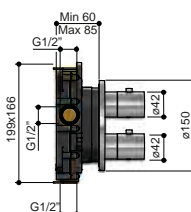

IBS30A

Thermostatische douche InBouwSet met 2-weg omstel
Thermostatic shower set with 2-way diverter
Set de douche encastré thermostatique avec inverseur 2-voies
Thermostat-Set mit 2-Wege-Umsteller

Deze standaardset bestaat uit:

MB009:	Inbouwdeel	€ 271,-
AR009EXTIX:	Afbouwdeel	€ 1.179,-
AR515IX:	Wandsteun	€ 235,-
AR015IX:	Doucheslang	€ 87,-
AR350IX:	Handdouche	€ 113,-
AR450IX:	Wandarm	€ 240,-
AR100IX:	Hoofddouche	€ 337,-

IX

Prijs Standaardset ▶		€ 2.462,-
Opties en meerprijzen IBS30AIX..		+
1	Handdouche rond (AR353)	€ 219,-
2	Plafondbuis 20 cm (AR452)	€ 0,-
3	Plafondbuis 30 cm (AR453)	€ 0,-
4	30 cm hoofddouche (AR106)	€ 326,-
5	20 cm hoofddouche (AR106) (dikte 8 mm)	€ 56,-
6	30 cm hoofddouche (AR199) (dikte 8 mm)	€ 444,-

Vul het artikelnummer aan met de gewenste finish en optie(s):

i Dit wordt het samengestelde artikelnummer:

IBS30A
finish + opties