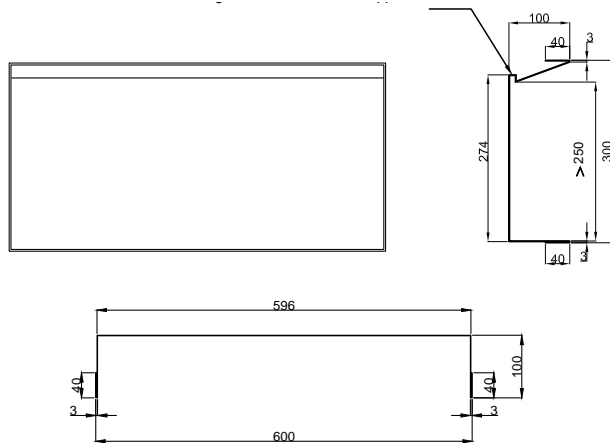

BOX080FL

IX WH BBP BCP BGP MBP TB
€ 440,- € 460,- € 490,-

De aansluiting van de LED-verlichting bevindt zich in de linkerbovenhoek.