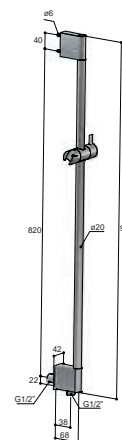

M306

Glijstang 90 cm
Sliding rail 90 cm
Barre coulissante 90 cm
Brausestange 90 cm

- CR € 108,-
- GN € 199,-
- PBP
- MBP
- BBP
- BCP € 458,-