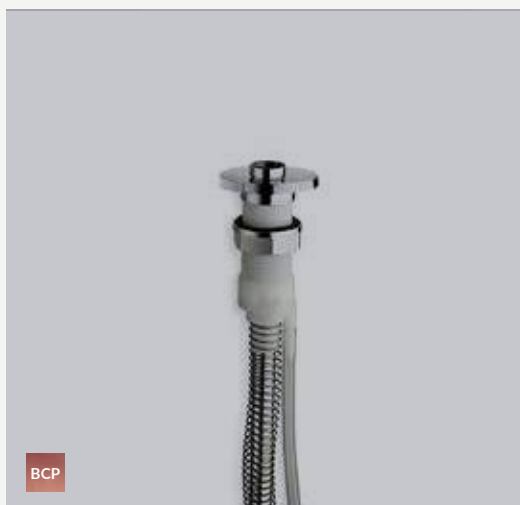

P061

Baddoorvoerset Follow-Me
Bath deck support Follow-Me
Support sur gorge pour baignoire Follow-Me
Wannenschlauchdurchführung Follow-Me