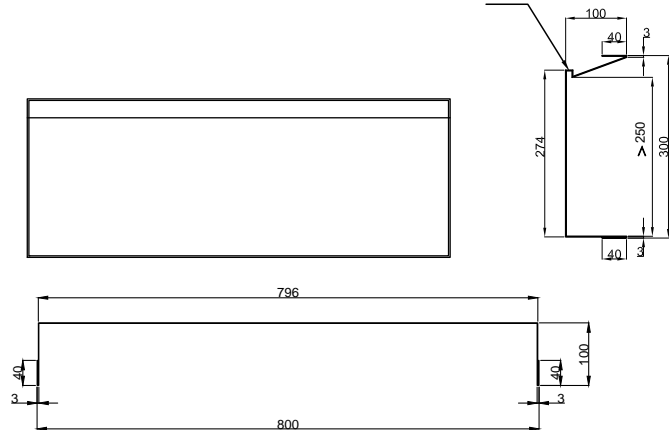

De aansluiting van de LED-verlichting bevindt zich in de linkerbovenhoek.