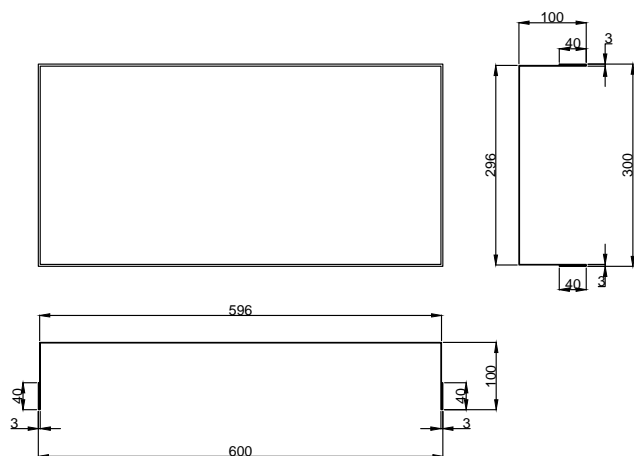

BOX060F

Inbouwbox 30x60x10cm zonder frame
Built-in box 30x60x10cm frameless
Boîte encastrable 30x60x10cm sans cadre
Einbaukasten 30x60x10cm rahmenlos

BOX080F

Inbouwbox 30x80x10cm zonder frame
Built-in box 30x80x10cm frameless
Boîte encastrable 30x80x10cm sans cadre
Einbaukasten 30x80x10cm rahmenlos

BOX060F

IX WH € 320,-
BBP BCP BGP MBP € 360,-
TB € 390,-

BOX080F

IX WH € 340,-
BBP BCP BGP MBP € 360,-
TB € 390,-