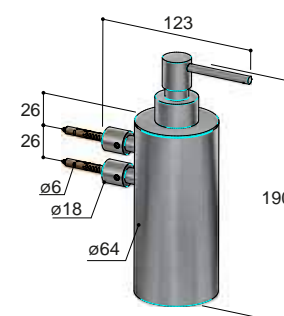

ARA09

Zeepdispenser wandmodel
Wall-mounted soap dispenser
Distributeur de savon mural
Seifenspender, Wandmodell