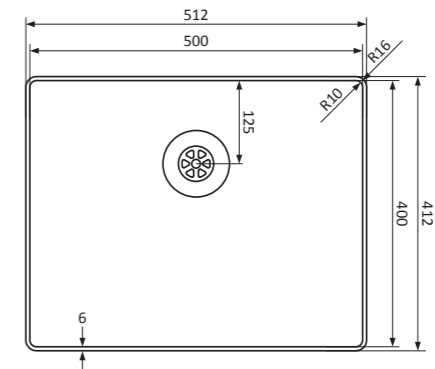

LORREINE 50SL1016-Gold

SKU: 50SL1016-GO