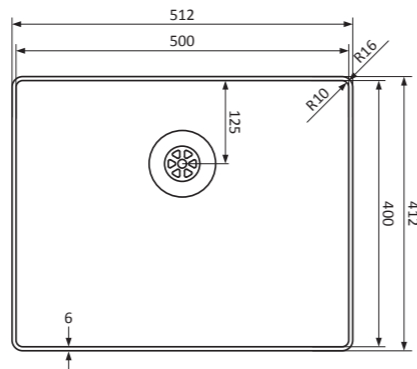

LORREINE 50SL1016-GunMetal

SKU: 50SL1016-GM

Black Quartz Series

(NL)

Solide en duurzaam

Zwarte quartz spoelbak, desgewenst met bijpassende zwarte kraan.

- onderhoudsvriendelijk
- composiet quartz, dikte 6 mm
- geschikt voor vlainbouw en onderbouw
- in- en uitwendige hoekradius 10 mm
- standaard leverbaar met ronde korfplug en Easyclean overloop in het zwart
- ook te combineren met ronde korfplug en Easyclean overloop in RVS, Gold, Copper of GunMetal

(F)

Solide et durable

Évier en quartz noir avec robinet noir assorti si désiré.

- facile à entretenir
- quartz composite, épaisseur 6 mm
- convient pour le montage encastré et le montage sous plan
- rayon d'angle intérieur et extérieur 10 mm
- disponible en standard avec un bouchon corbeille rond et un trop-plein Easyclean en noir
- peut également être combiné avec un bouchon corbeille rond et un trop-plein Easyclean en acier inoxydable, Gold, Copper ou Gunmetal