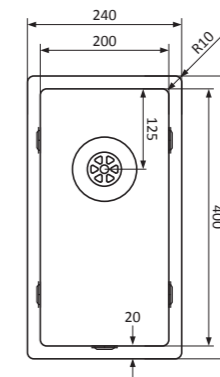

LORREINE 20SP

SKU: 20SP