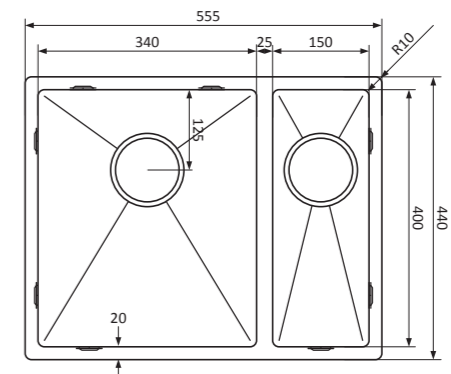

LORREINE 3415R

SKU: 3415R