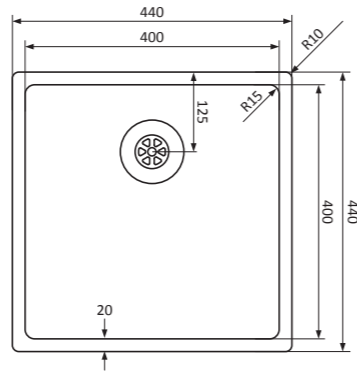

LORREINE 40PRO1510

SKU: 40PRO1510