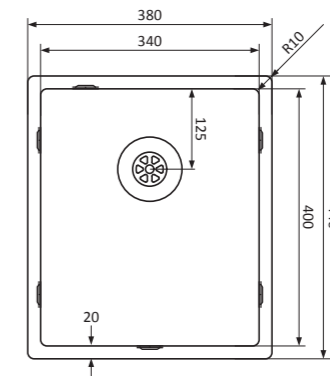

LORREINE 17SP

SKU: 17SP

D

Modern, geradlinig und funktionell

Serie von Edelstahlspülen mit flachem Boden und speziellem nahtlosem Abfluss. Auch in einer Tiefe von 37 erhältlich!

- flacher, geradliniger Boden
- hygienisch und praktisch
- hochwertiger Edelstahl 18/10, 1mm
- für den Einbau, Unterbau und Aufbau geeignet
- Radius 10 mm
- inklusive Edelstahl *SuperPlug* und *Easyclean*-Überlauf

EN

Modern, sleek and functional

Series of stainless steel sinks with flat base and special seamless plug. Also available in 37 cm deep!

- flat, sleek base
- hygienic and practical
- high quality stainless steel 18/10, 1mm
- perfectly suitable for flushmount, undermount and topmount
- radius 10 mm
- including stainless steel *SuperPlug* and *Easyclean* overflow

LORREINE 20SP

SKU: 20SP

LORREINE 34SP

SKU: 34SP