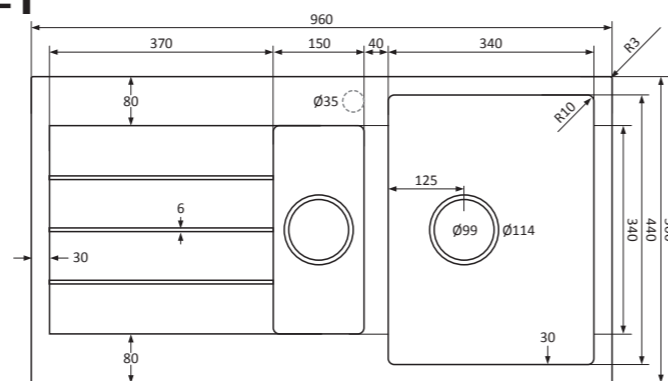

LORREINE 1534BQ44DB-T

SKU: 1534BQ44DB-T