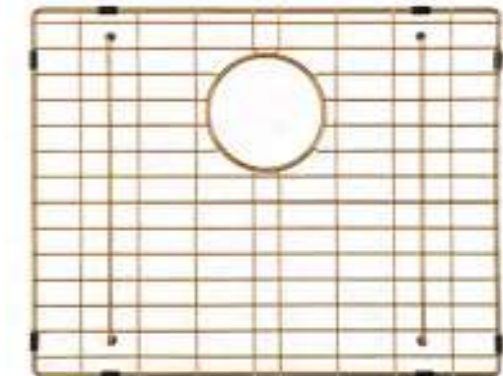

BG50-Gold

50SP-Gold

500 x 400 mm

SKU: BG50-GO

BG40SL-Gold

40SL1016-Gold

380 x 380 mm

SKU: BG40SL-GO