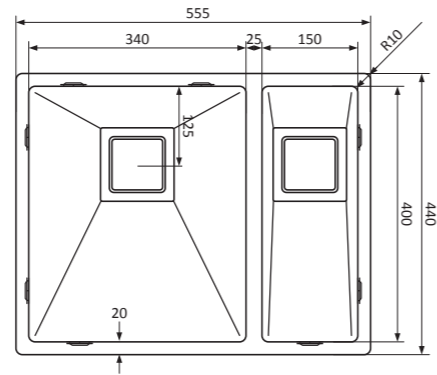

LORREINE 3415VK

SKU: 3415VK