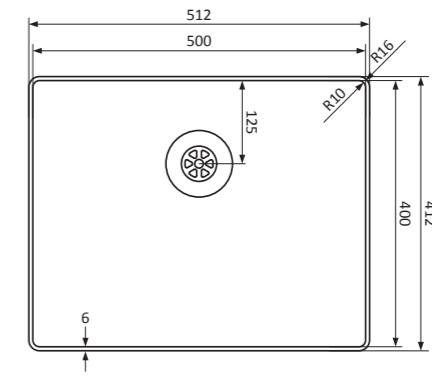

LORREINE 50SL1016-Gold

SKU: 50SL1016-GO