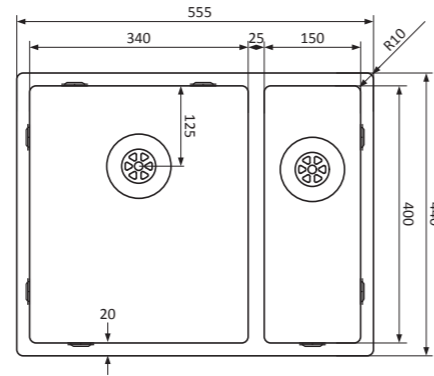

LORREINE 3415SP-Gold

SKU: 3415SP-GO