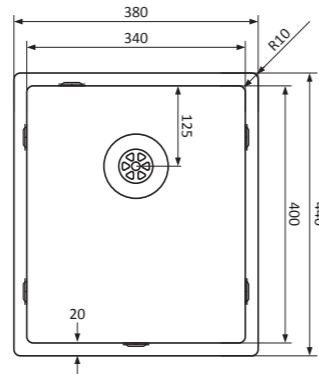

LORREINE 34SP-GunMetal

SKU: 34SP-GM

INOX 18/10, +100°C, 1mm, 40 cm, 205 mm