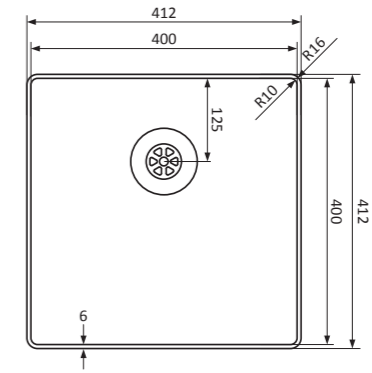

LORREINE 40SL1016-Gold

SKU: 40SL1016-GO