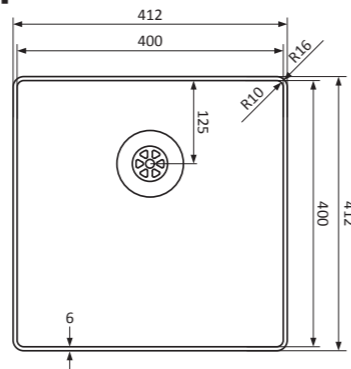

LORREINE 40SL1016-Copper

SKU: 40SL1016-CO