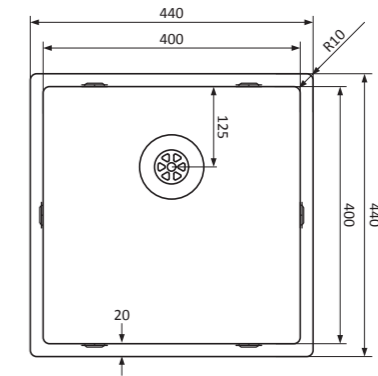

INOX 18/10, +100°C, 6mm, r10, r10, r10, 1mm, 25 cm, 205 mm

LORREINE 40SL1016-Copper

SKU: 40SL1016-CO

INOX 18/10, +100°C, 6mm, r10, r16, r10, 1mm, 45 cm, 205 mm

LORREINE 40SP-Gold

SKU: 40SP-GO

INOX 18/10, +100°C, 6mm, r10, r10, r10, 1mm, 45 cm, 205 mm