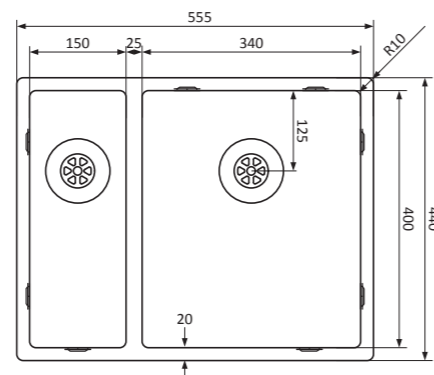

LORREINE 1534SP-Gold

SKU: 1534SP-GO