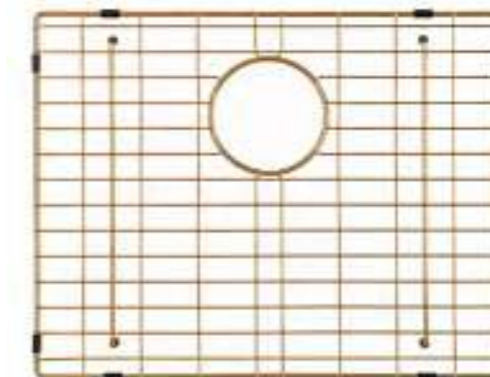

BG34-Gold

34SP-Gold / 3415SP-Gold / 1534SP-Gold

340 x 400 mm

SKU: BG34-GO

BG40-Gold

40SP-Gold

400 x 400 mm

SKU: BG40-GO