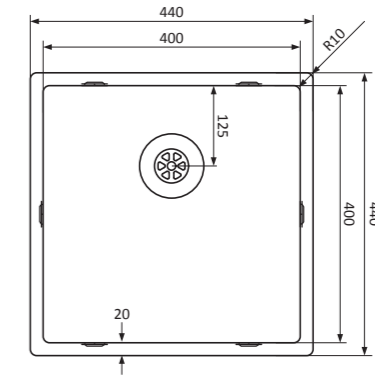

LORREINE 40SP-GunMetal

SKU: 40SP-GM

INOX 18/10, +100°C, 1mm, 45 cm, 205 mm