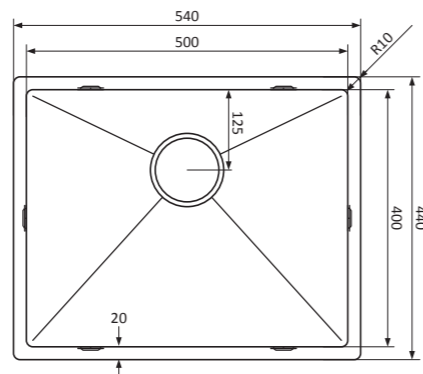

LORREINE 50R

SKU: 50R