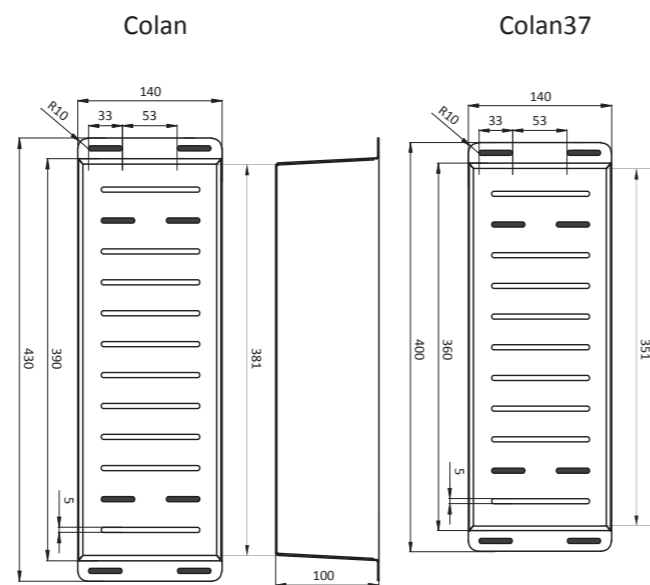

Colan-White

SKU: Colan-WH