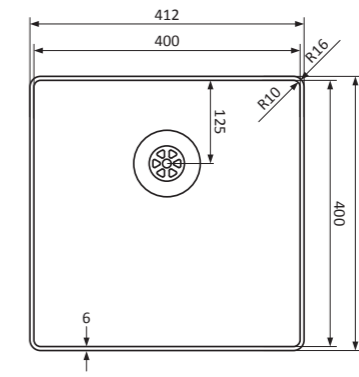

LORREINE 40SL1016-Gold

SKU: 40SL1016-GO