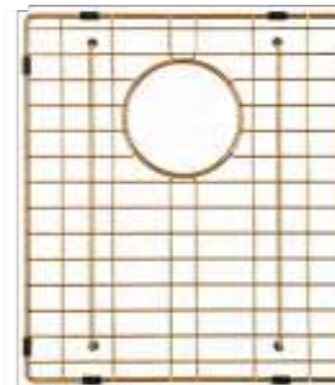

BG34-Gold

34SP-Gold / 3415SP-Gold / 1534SP-Gold

340 x 400 mm

SKU: BG34-GO

BG40-Gold

40SP-Gold

400 x 400 mm

SKU: BG40-GO