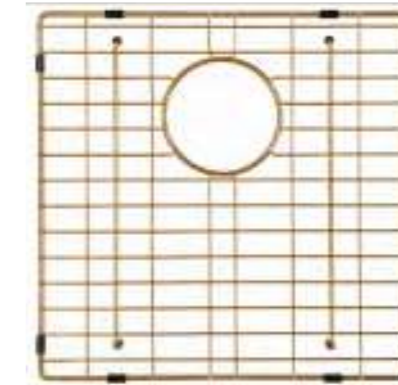

BG34-Gold

34SP-Gold / 3415SP-Gold / 1534SP-Gold

340 x 400 mm

SKU: BG34-GO

BG40-Gold

40SP-Gold

400 x 400 mm

SKU: BG40-GO