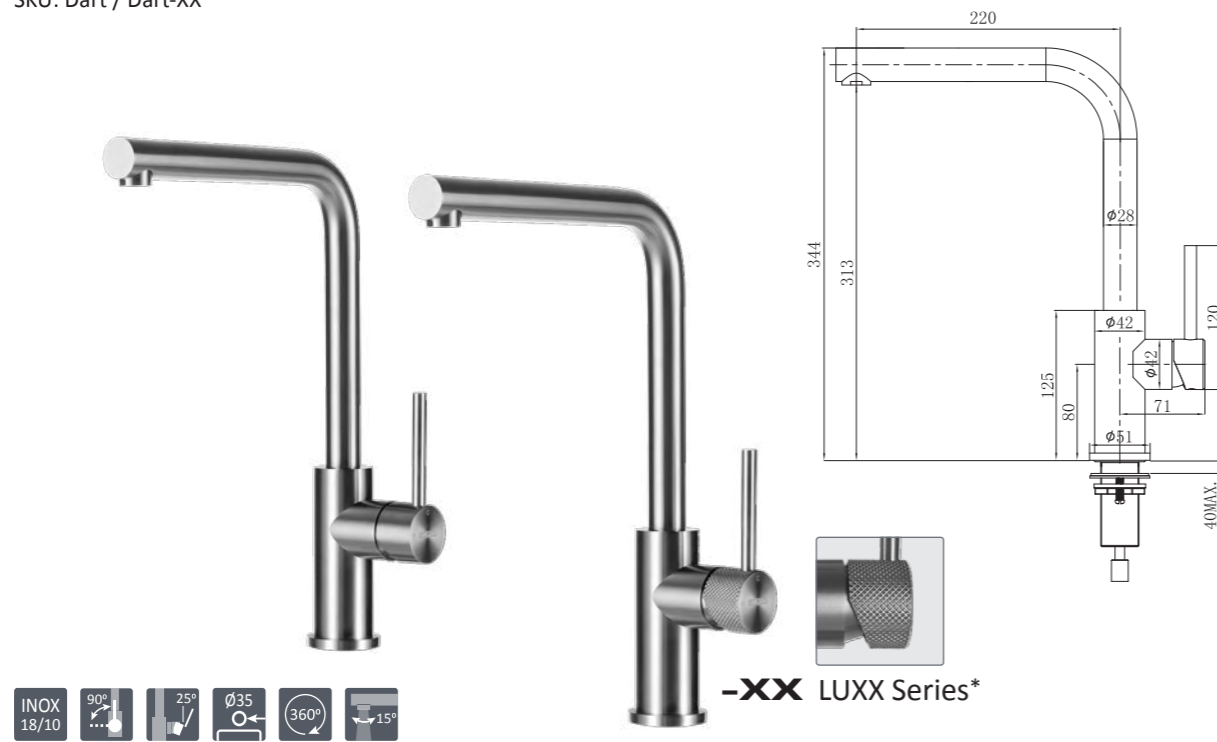

Dart / Dart-XX

SKU: Dart / Dart-XX