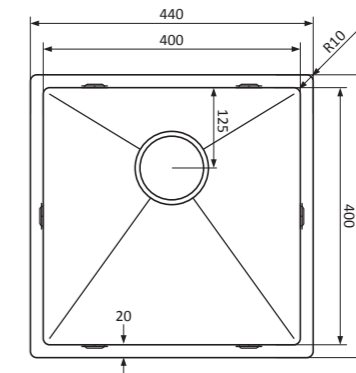

LORREINE 40R

SKU: 40R