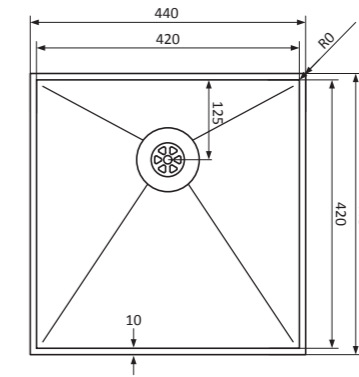

LORREINE 42WT

SKU: 42WT