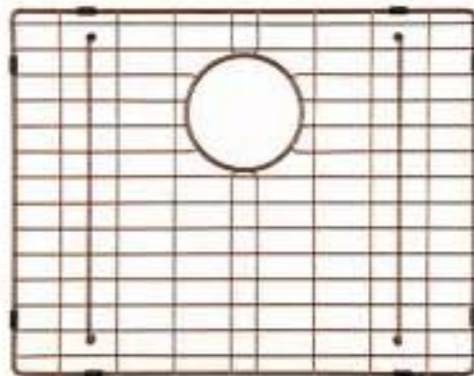

BG50SL-Copper

50SL1016-Copper

480 x 380 mm

SKU: BG350SL-CO