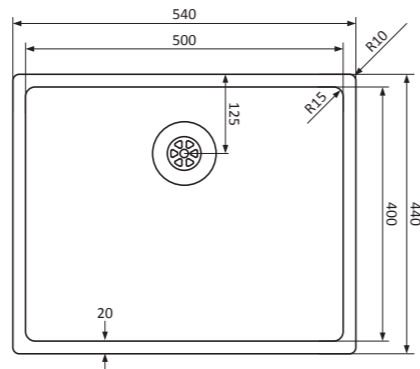

LORREINE 50PRO1510

SKU: 50PRO1510