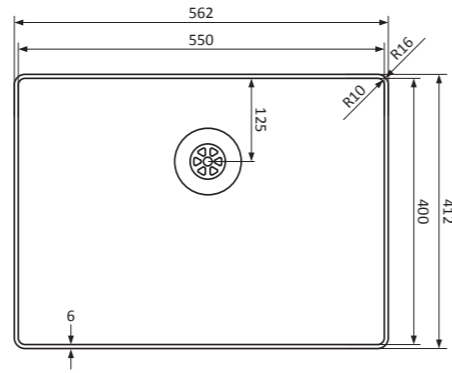

LORREINE 55SL1016

SKU: 55SL1016