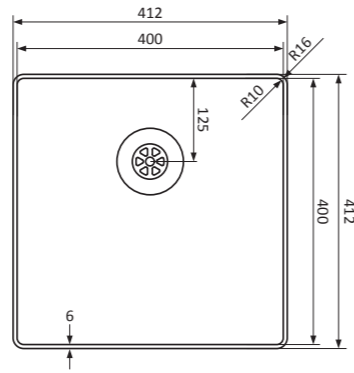

LORREINE 40SL1016-GunMetal

SKU: 40SL1016-GM