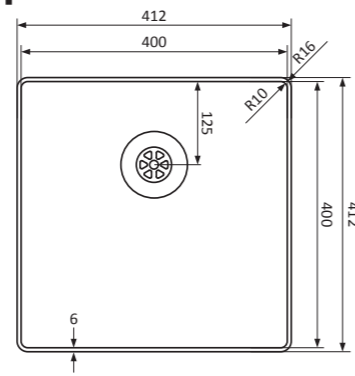

LORREINE 40SL1016-Copper

SKU: 40SL1016-CO

INOX 18/10, +100°C, 6mm, r10, r16, r10, 1mm, 45 cm, 205 mm