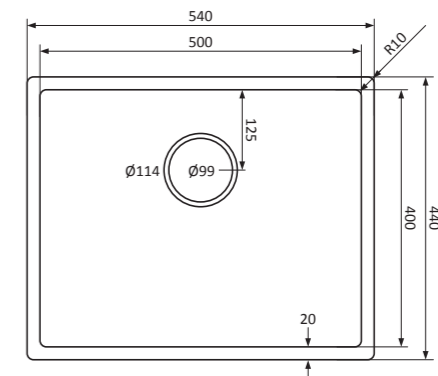

LORREINE 50WQ-FU

SKU: 50WQ-FU

-Inox

SKU: 50WQ-FU-IN

-Copper

SKU: 50WQ-FU-CO

-Gold

SKU: 50WQ-FU-GO

-GunMetal

SKU: 50WQ-FU-GM