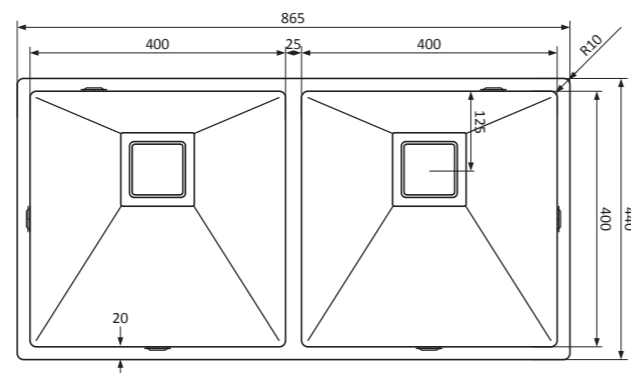

LORREINE 4040VK*

SKU: 4040VK