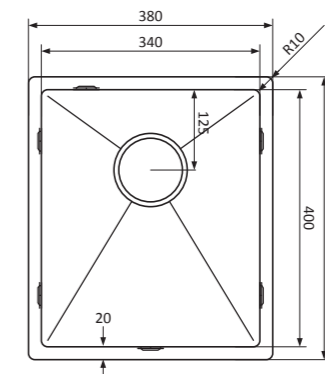

LORREINE 34R

SKU: 34R