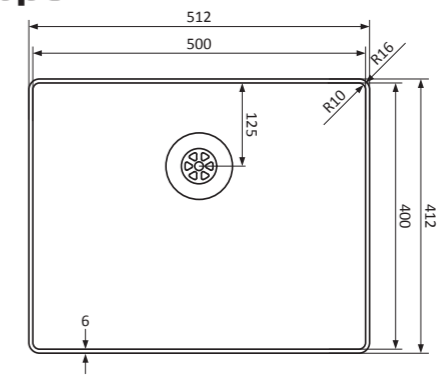

LORREINE 50SL1016-Copper

SKU: 50SL1016-CO

INOX 18/10, +100°C, 6mm, r10, r16, r10, 1mm, 60 cm, 205 mm