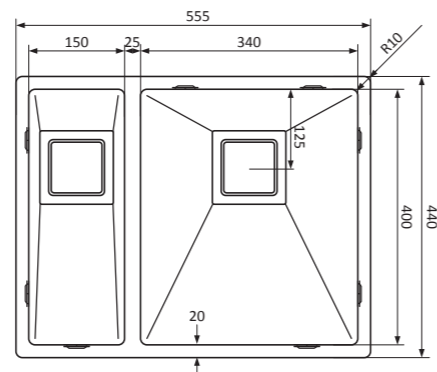

LORREINE 1534VK

SKU: 1534VK