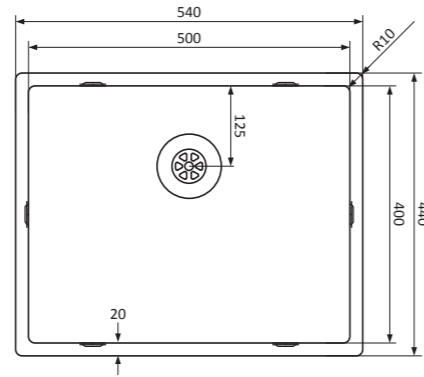

LORREINE 50SP-Gold

SKU: 50SP-GO