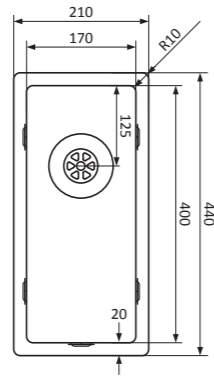

LORREINE 17SP-GunMetal

SKU: 17SP-GM

INOX 18/10, +100°C, 1mm, 25 cm, 205 mm