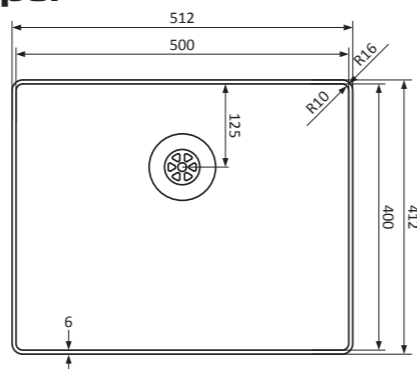

LORREINE 50SL1016-Copper

SKU: 50SL1016-CO