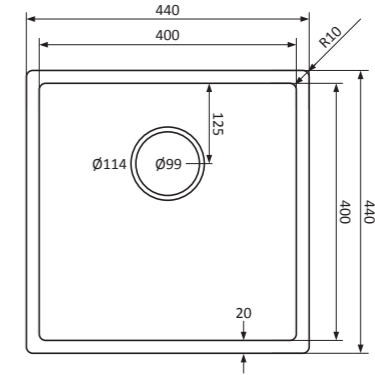

LORREINE 40WQ-FU

SKU: 40WQ-FU

-Inox

SKU: 40WQ-FU-IN

-Copper

SKU: 40WQ-FU-CO

-Gold

SKU: 40WQ-FU-GO

-GunMetal

SKU: 40WQ-FU-GM