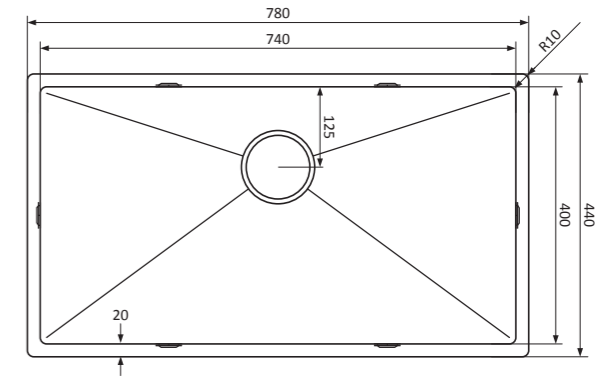

LORREINE 74R

SKU: 74R