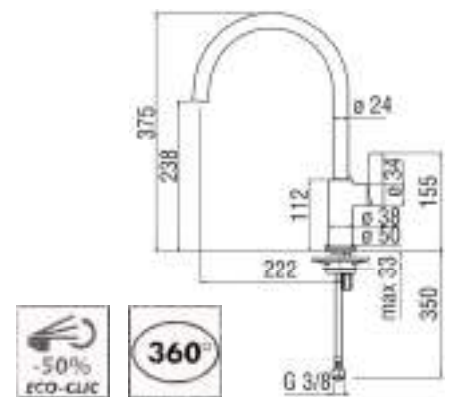

YEAR
5
WARRANTY

NOBILIS
The Best Technology for Water

FLAG

1. Mitigeur monocommande.
   - Cartouche céramique.
   - Limiteur dynamique de débit ECO-CLIC.
   - Finition: Chrome ou Noir Mat
   - Avec ou sans douchette double jet.
2. ---
3. Eéngreepsmengkraan.
   - Keramische cartouche.
   - Debietbegrenzer ECO-CLIC.
   - Afwerking: Chrome of matzwart
   - Met of zonder dubbele-straal sproeikop

REFERENCE/REFERENTIE	COLORIS		PRIX/PRIJS
FLAG3CH	CHROME	Sans Douchette Zonder Douchette	199 €
FLAG3BK	NOIR MAT	Sans Douchette Zonder Douchette	309 €
FLAG2DCH	CHROME	Avec Douchette Met Douchette	299 €
FLAG2DBK	NOIR MAT	Avec Douchette Met Douchette	429 €