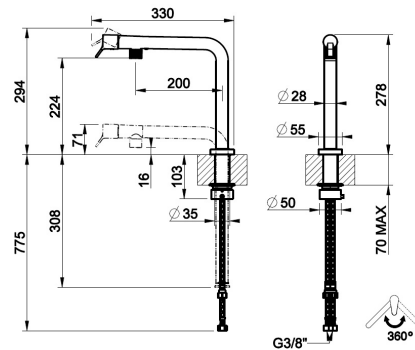

BLACK METAL
BRUSHED

COPPER BRUSHED

	coloris	€
SUGIU CH	CHROME	519
SUGIU IX	FINOX	629
SUGIU BK MET	BLACK METAL BRUSHED	729
SUGIU COPPER	COPPER BRUSHED	729